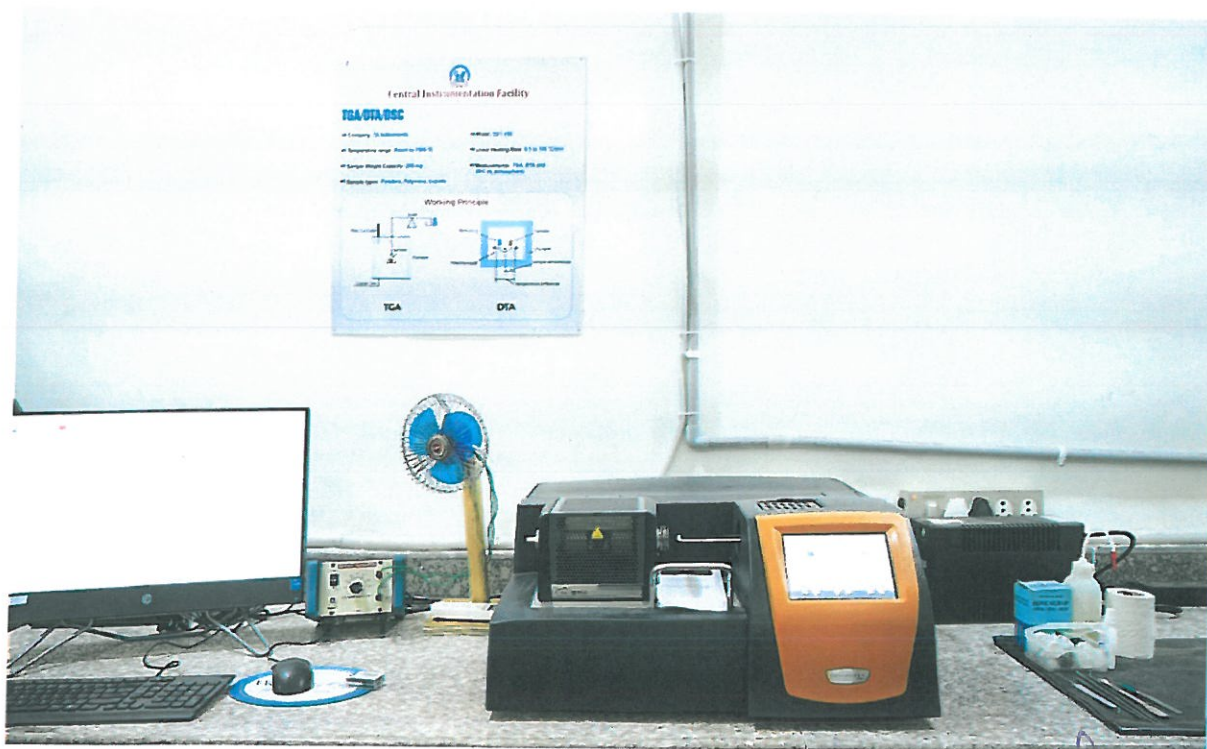

Fig. 8: Central Instrumentation Facility – DSC

Jmf
Registrar
K.R. Mangalam University
Sohna Road, Gurugram, (Haryana)