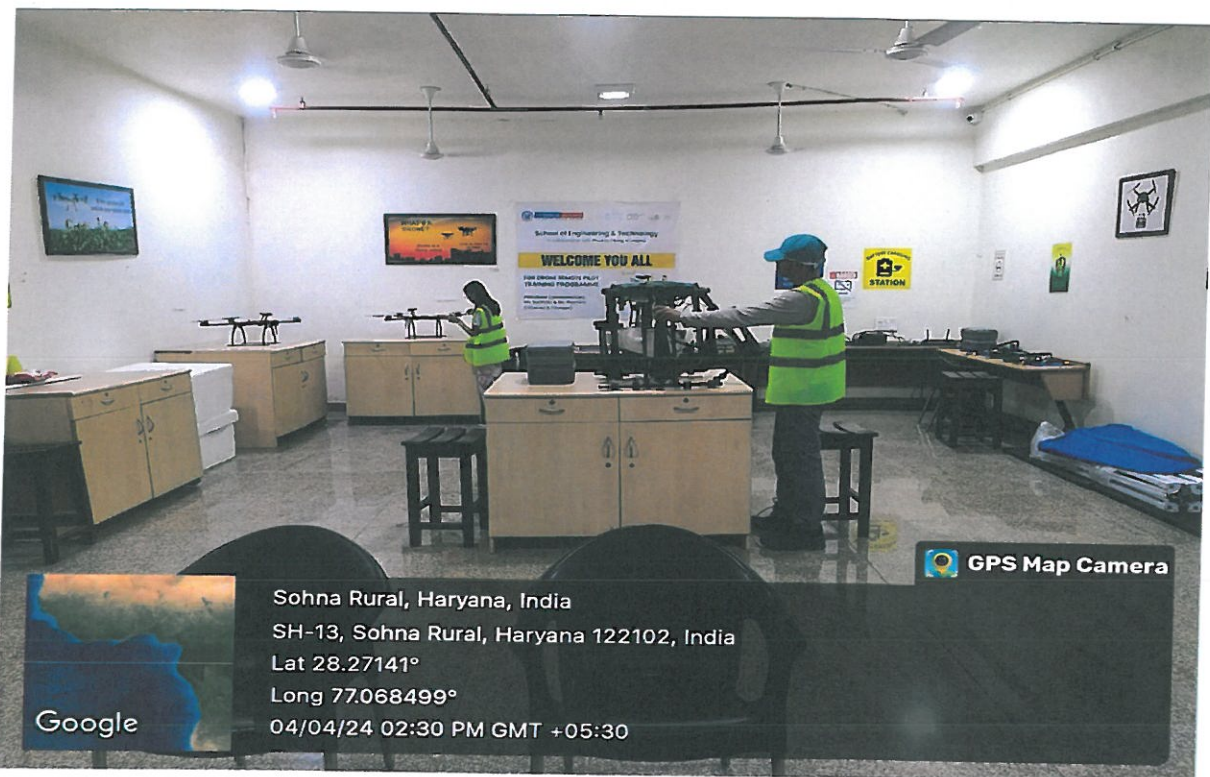

Fig 25: Centre of Excellence – Robotics & Automation – Lab – II: Drone Technology

Fig 26: Centre of Excellence – Robotics & Automation – Lab – II: Students getting exposure to Drone Technology

 Registrar
 K.R. Mangalam University
 Sohna Road, Gurugram, (Haryana)